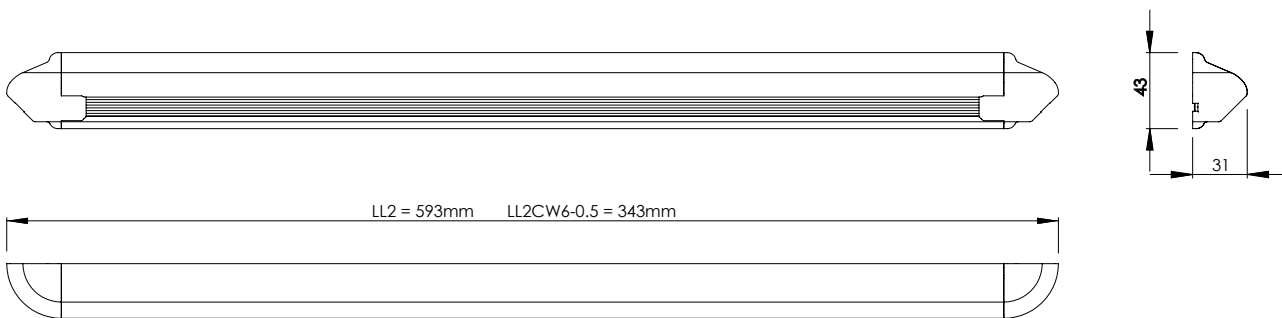

- Long life, high intensity LEDs - The Astro incorporates the Orion LED strip light which uses the latest in LED technology, offering optimum performance and extended life. The properties of these LEDs give greater luminosity, allowing us to offer a brighter unit whilst using fewer LEDs to maintain the low power draw. The LEDs are available in cool-white (LEDCW) and warm-white (LEDWW).
- Increased spread of light - The Astro is approximately twice as long as a standard awning light, thereby increasing the spread of light along the side of a caravan/vehicle offering greater external illumination.
- Low energy (2.2W) - At 1 metre the Astro will give a light reading of 35 lux, which is the equivalent to a 10W halogen bulb, but it uses 5 times less power in comparison, meaning it can be left on for much longer without draining the battery.
- 2 year guarantee - The high quality properties of this unit have enabled us to offer you an extended guarantee.
- Waterproof to IP66 - The PCB, components and LEDs are completely encapsulated, protecting them against moisture ingress.

Specification

ALL DIMENSIONS HAVE A TOLERANCE OF +/- 1mm

ASTRO
(LL2)

		LL2	LL2/2
Supply Voltage	VDC	12	24
Voltage Range	VDC	10-14	20-28
Average Current	A	0.18 max	0.11 max
Light Output	lm	192	192
LED Power	W	2.2W	2.2W
Weight	kg	0.44	0.44
Temp. Range	°C	-30 to +40	-30 to +40