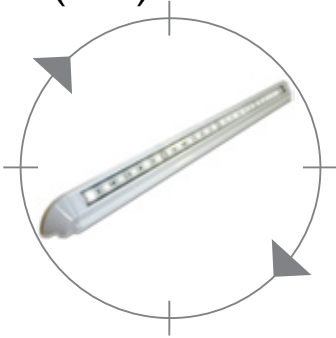

■ ASTRO (LL2)

- Long life, high intensity LEDs
- Increased spread of light
- Low energy (only 2.2W)
- 2 year guarantee
- Waterproof to IP66

Internal View

|| See technical specs overleaf >>>

REV 0

ASTRO (LL2)

- Long life, high intensity LEDs - The Astro incorporates the Orion LED strip light which uses the latest in LED technology, offering optimum performance and extended life. The properties of these LEDs give greater luminosity, allowing us to offer a brighter unit whilst using fewer LEDs to maintain the low power draw. The LEDs are available in cool-white (LEDCW) and warm-white (LEDWW).
- Increased spread of light - The Astro is approximately twice as long as a standard awning light, thereby increasing the spread of light along the side of a caravan/vehicle offering greater external illumination.
- Low energy (2.2W) - At 1 metre the Astro will give a light reading of 35 lux, which is the equivalent to a 10W halogen bulb, but it uses 5 times less power in comparison, meaning it can be left on for much longer without draining the battery.
- 2 year guarantee - The high quality properties of this unit have enabled us to offer you an extended guarantee.
- Waterproof to IP66 - The PCB, components and LEDs are completely encapsulated, protecting them against moisture ingress.

Specification

ALL DIMENSIONS HAVE A TOLERANCE OF +/- 1mm

ASTRO
(LL2)

		LL2	LL2/2
Supply Voltage	VDC	12	24
Voltage Range	VDC	10-14	20-28
Average Current	A	0.18 max	0.11 max
Light Output	lm	192	192
LED Power	W	2.2W	2.2W
Weight	kg	0.44	0.44
Temp. Range	°C	-30 to +40	-30 to +40