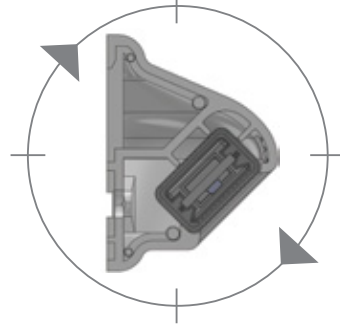

■ ASTRO (LL2)

- Long life, high intensity LEDs
- Increased spread of light
- Low energy (only 2.2W)
- 2 year guarantee
- Waterproof to IP66

Internal View

|| See technical specs overleaf >>>

REV 0

ASTRO (LL2)

- Long life, high intensity LEDs - The Astro incorporates the Orion LED strip light which uses the latest in LED technology, offering optimum performance and extended life. The properties of these LEDs give greater luminosity, allowing us to offer a brighter unit whilst using fewer LEDs to maintain the low power draw. The LEDs are available in cool-white (LEDCW) and warm-white (LEDWW).
- Increased spread of light - The Astro is approximately twice as long as a standard awning light, thereby increasing the spread of light along the side of a caravan/vehicle offering greater external illumination.
- Low energy (2.2W) - At 1 metre the Astro will give a light reading of 35 lux, which is the equivalent to a 10W halogen bulb, but it uses 5 times less power in comparison, meaning it can be left on for much longer without draining the battery.
- 2 year guarantee - The high quality properties of this unit have enabled us to offer you an extended guarantee.
- Waterproof to IP66 - The PCB, components and LEDs are completely encapsulated, protecting them against moisture ingress.

Specification

ALL DIMENSIONS HAVE A TOLERANCE OF +/- 1mm

ASTRO
(LL2)

		LL2	LL2/2
Supply Voltage	VDC	12	24
Voltage Range	VDC	10-14	20-28
Average Current	A	0.18 max	0.11 max
Light Output	lm	192	192
LED Power	W	2.2W	2.2W
Weight	kg	0.44	0.44
Temp. Range	°C	-30 to +40	-30 to +40