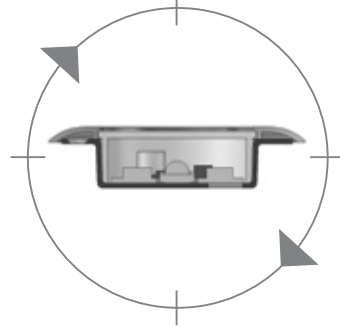

■ CALLISTO (LD I0)

- Super-bright LEDs
- Stylish, compact design
- Cool running temperature
- Multiple LED and bezel colour options
- Waterproof option

Internal View

Available in chrome, white, brass and black

|| See technical specs overleaf >>>

REV 0

CALLISTO (LD10)

- **Super-bright LEDs** - The Callisto utilises the latest LED technology to give a high intensity light source, which offers a lighting solution for multiple applications.
- **Stylish, compact design** - The Callisto has a minimal and sleek design. Its bezel is only 58mm in diameter, ensuring that the Callisto has minimal impact on your ceiling.
- **Cool running temperature** - Most halogen down-lighters will reach temperatures in the region of 90°C. As LEDs run at a much lower temperature, the Callisto provides a much safer lighting option without compromising on light output.
- **Multiple LED and bezel colour options** - The Callisto is available with a range of different coloured LEDs and bezels. Also available are dual colour LED Callistos.
- **Waterproof option** - A waterproof Callisto is available which protects the light from moisture ingress to IP67.

Specification

ALL DIMENSIONS HAVE A TOLERANCE OF +/- 1mm

CALLISTO (LD)

		LD101 BCMVP	LD102 BC6
Voltage Range	VDC	10 to 32	12 or 24
Average Current	A	12V = 0.16 24V = 0.09	12V = 0.034 24V = 0.017
Light Output	lm	74	48
LED Power	W	1.25	0.4
Weight	kg	0.03	0.03
Temp. Range	°C	-30 to +40	-30 to +40