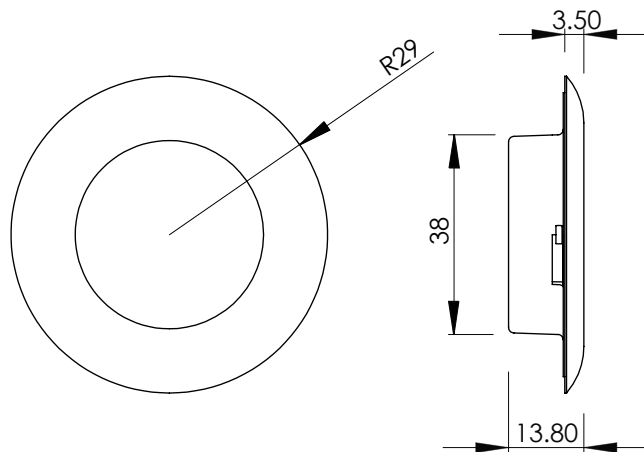

|| See technical specs overleaf >>>

REV 0

CALLISTO (LD10)

- **Super-bright LEDs** - The Callisto utilises the latest LED technology to give a high intensity light source, which offers a lighting solution for multiple applications.
- **Stylish, compact design** - The Callisto has a minimal and sleek design. Its bezel is only 58mm in diameter, ensuring that the Callisto has minimal impact on your ceiling.
- **Cool running temperature** - Most halogen down-lighters will reach temperatures in the region of 90°C. As LEDs run at a much lower temperature, the Callisto provides a much safer lighting option without compromising on light output.
- **Multiple LED and bezel colour options** - The Callisto is available with a range of different coloured LEDs and bezels. Also available are dual colour LED Callistos.
- **Waterproof option** - A waterproof Callisto is available which protects the light from moisture ingress to IP67.

Specification

ALL DIMENSIONS HAVE A TOLERANCE OF +/- 1mm

CALLISTO (LD)

		LD101 BCMVP	LD102 BC6
Voltage Range	VDC	10 to 32	12 or 24
Average Current	A	12V = 0.16 24V = 0.09	12V = 0.034 24V = 0.017
Light Output	lm	74	48
LED Power	W	1.25	0.4
Weight	kg	0.03	0.03
Temp. Range	°C	-30 to +40	-30 to +40