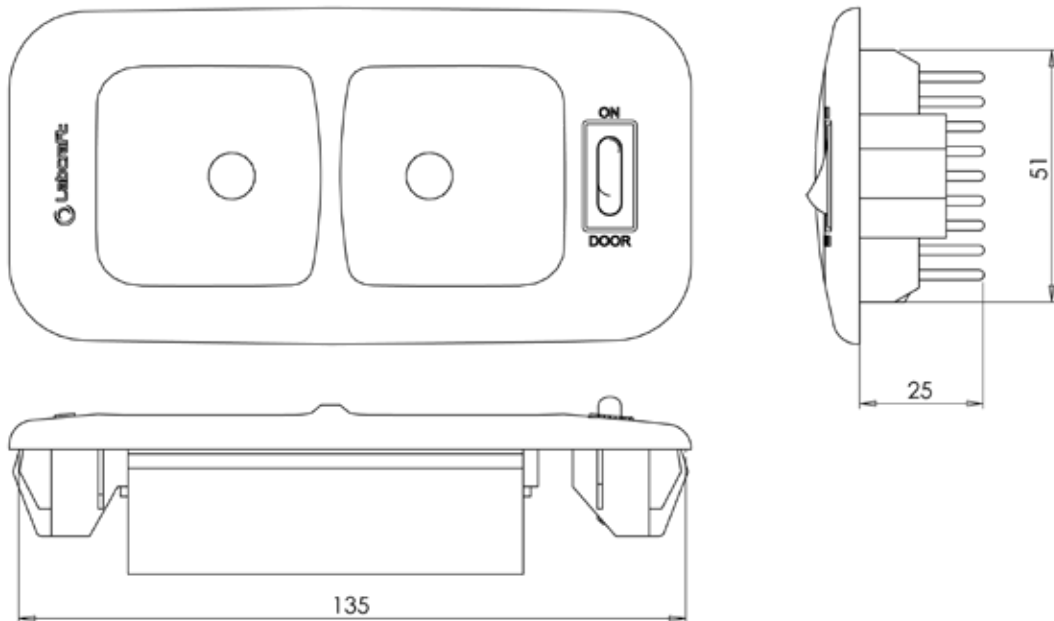

VANLITE V60

Long life, high intensity Cree LEDs - The LED Vanlite V60 uses the latest in LED technology offering optimum performance and extended life, thereby reducing vehicle downtime and increasing productivity. The V60 uses only 6W to produce 624 lumens of clean white light, which is up to 7 times brighter than the original OEM light, whilst using up to half the power consumption, creating a safer, more productive working environment.

Fits into existing OEM aperture & connector - The V60 carries exactly the same fitment specification as the original OEM light to enable quick & easy installation.

Quick & easy to install - The V60 is easy to install without the need for more holes or drilling. Simply pop out your original light, unplug and replace with the V60 - in less than 30 seconds.

10 year warranty - Built with the latest hi-tech heat management and hard-wearing components, the V60 comes with Labcraft's market leading 10 year warranty.

SPECIFICATION

ALL DIMENSIONS HAVE A TOLERANCE OF +/-1mm

		12V	Compatible Makes & Models
Voltage Range	VDC	10-32	VW: Caddy, Transporter, Crafter (2017 onwards)
Average Current	A	0.45	
Light Output	lm	624	
Watts	W	6W	
Weight	kg	0.14	
Temp. Range	°C	-30 to +40	
IP Rating	IP	IP60	

E & OE

DESIGNED, DEVELOPED AND MANUFACTURED IN **GREAT BRITAIN**